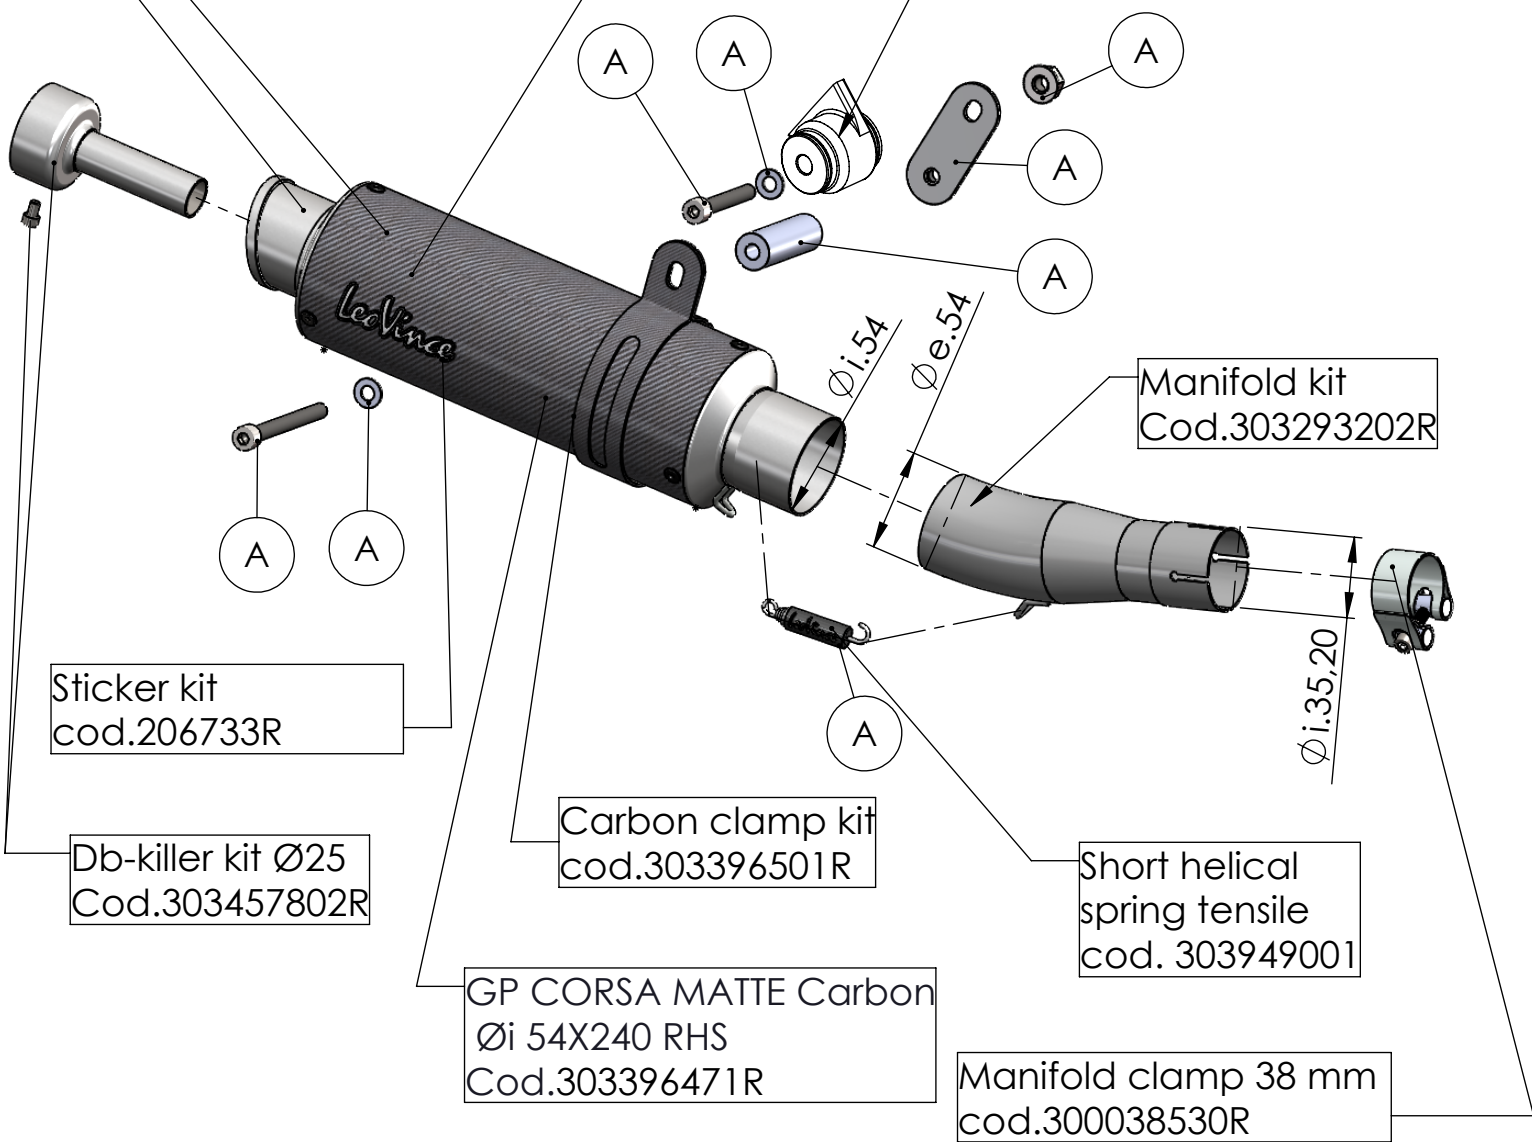

S.s end cup set
cod.303430711NR

Outer sleeve
replacement kit
cod.083457002MNR

Muffler repack kit
cod.414206R

PASSENGER'S RH FOOTBOARD

ART. 3293M - SPARE PARTS

KAWASAKI NINJA 250 R / NINJA 300 R / ABS / Z 250 / Z 300 / ABS

Ⓐ FITTING KIT cod.303293601R